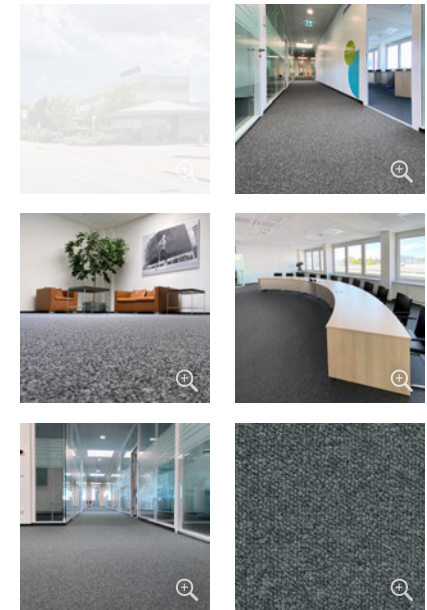

Ottobock | Duderstadt

AERA

The headquarter of the company Ottobock is located in Duderstadt, Lower Saxony. As the world market leader in prosthetics, Ottobock has stood for innovative products for prostheses, orthoses, wheelchairs and exoskeletons for over 100 years. At the headquarter of the global player, research and work is done every day for a mobile life. A building that is a perfect place for our carpet AERA from ANKER.

Since the late 1940s, the medical technology company has been headquartered in the historic Eichsfeld region, where it is considered one of the most important employers and economic drivers in the region. A wide range of innovative "wearable human bionics" such as microprocessor-controlled knee joints and computer-controlled leg orthoses are developed here and are used in countless countries. Always with the aim to empower people.

In addition to various development and production facilities, Duderstadt also houses the company's main administration building, which was recently modernized, renovated and redesigned

in terms of interior design. For this, the interior designers chose AERA, a carpet from ANKER. The carpet perfectly underlines the value of the individual rooms. The discreet and at the same time high-quality grey (colour 508) integrates itself skillfully into the entire interior and blends perfectly with the existing glass walls and fronts.

The carpeting was used in the form of a strip covering a total area of around 2,000 m².

ANKER

Object telegram

**Otto Bock HealthCare
Deutschland GmbH, Duderstadt**

ANKER carpet
AERA (colour 508),
approx. 2,000 m²

Floor installer
Wohn-T-Raumgestaltung
Torben Schröter e.K.,
Duderstadt