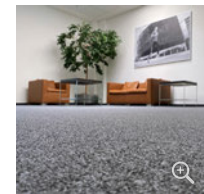

Quality for life –
also for carpets.

Object telegram

**Otto Bock HealthCare
Deutschland GmbH, Duderstadt**

ANKER carpet
AERA (colour 508),
approx. 2,000 m²

Floor installer
Wohn-T-Raumgestaltung
Torben Schröter e.K.,
Duderstadt