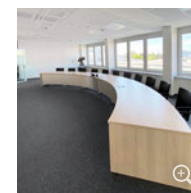

ANKER

Object telegram

**Otto Bock HealthCare
Deutschland GmbH, Duderstadt**

ANKER carpet

AERA (colour 508),
approx. 2,000 m²

Floor installer

Wohn-T-Raumgestaltung
Torben Schröter e.K.,
Duderstadt

AERA (colour 508)

Available as rolls (400 cm wide) or tiles (AERA SYSTEM 50x50 cm).