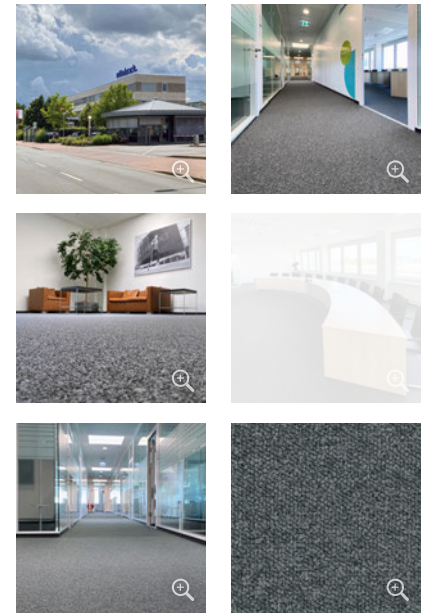

Object telegram

**Otto Bock HealthCare
Deutschland GmbH, Duderstadt**

ANKER carpet
AERA (colour 508),
approx. 2,000 m²

Floor installer
Wohn-T-Raumgestaltung
Torben Schröter e.K.,
Duderstadt