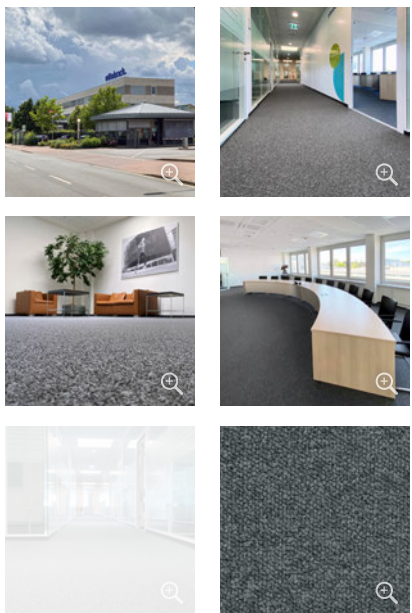

AERA
The grey colour (508) offers free options for colour accentuation.

ANKER

Object telegram

**Otto Bock HealthCare
Deutschland GmbH, Duderstadt**

ANKER carpet

AERA (colour 508),
approx. 2,000 m²

Floor installer