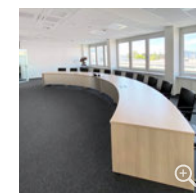

Subtle and at the same time
high-quality grey (colour 508).