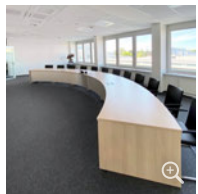

Quality for life –
also for carpets.