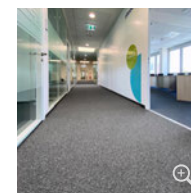

ANKER

Object telegram

**Otto Bock HealthCare
Deutschland GmbH, Duderstadt**

ANKER carpet

AERA (colour 508),
approx. 2,000 m²

Floor installer

Wohn-T-Raumgestaltung
Torben Schröter e.K.,
Duderstadt

AERA (colour 508)

Available as rolls (400 cm wide) or tiles (AERA SYSTEM 50x50 cm).